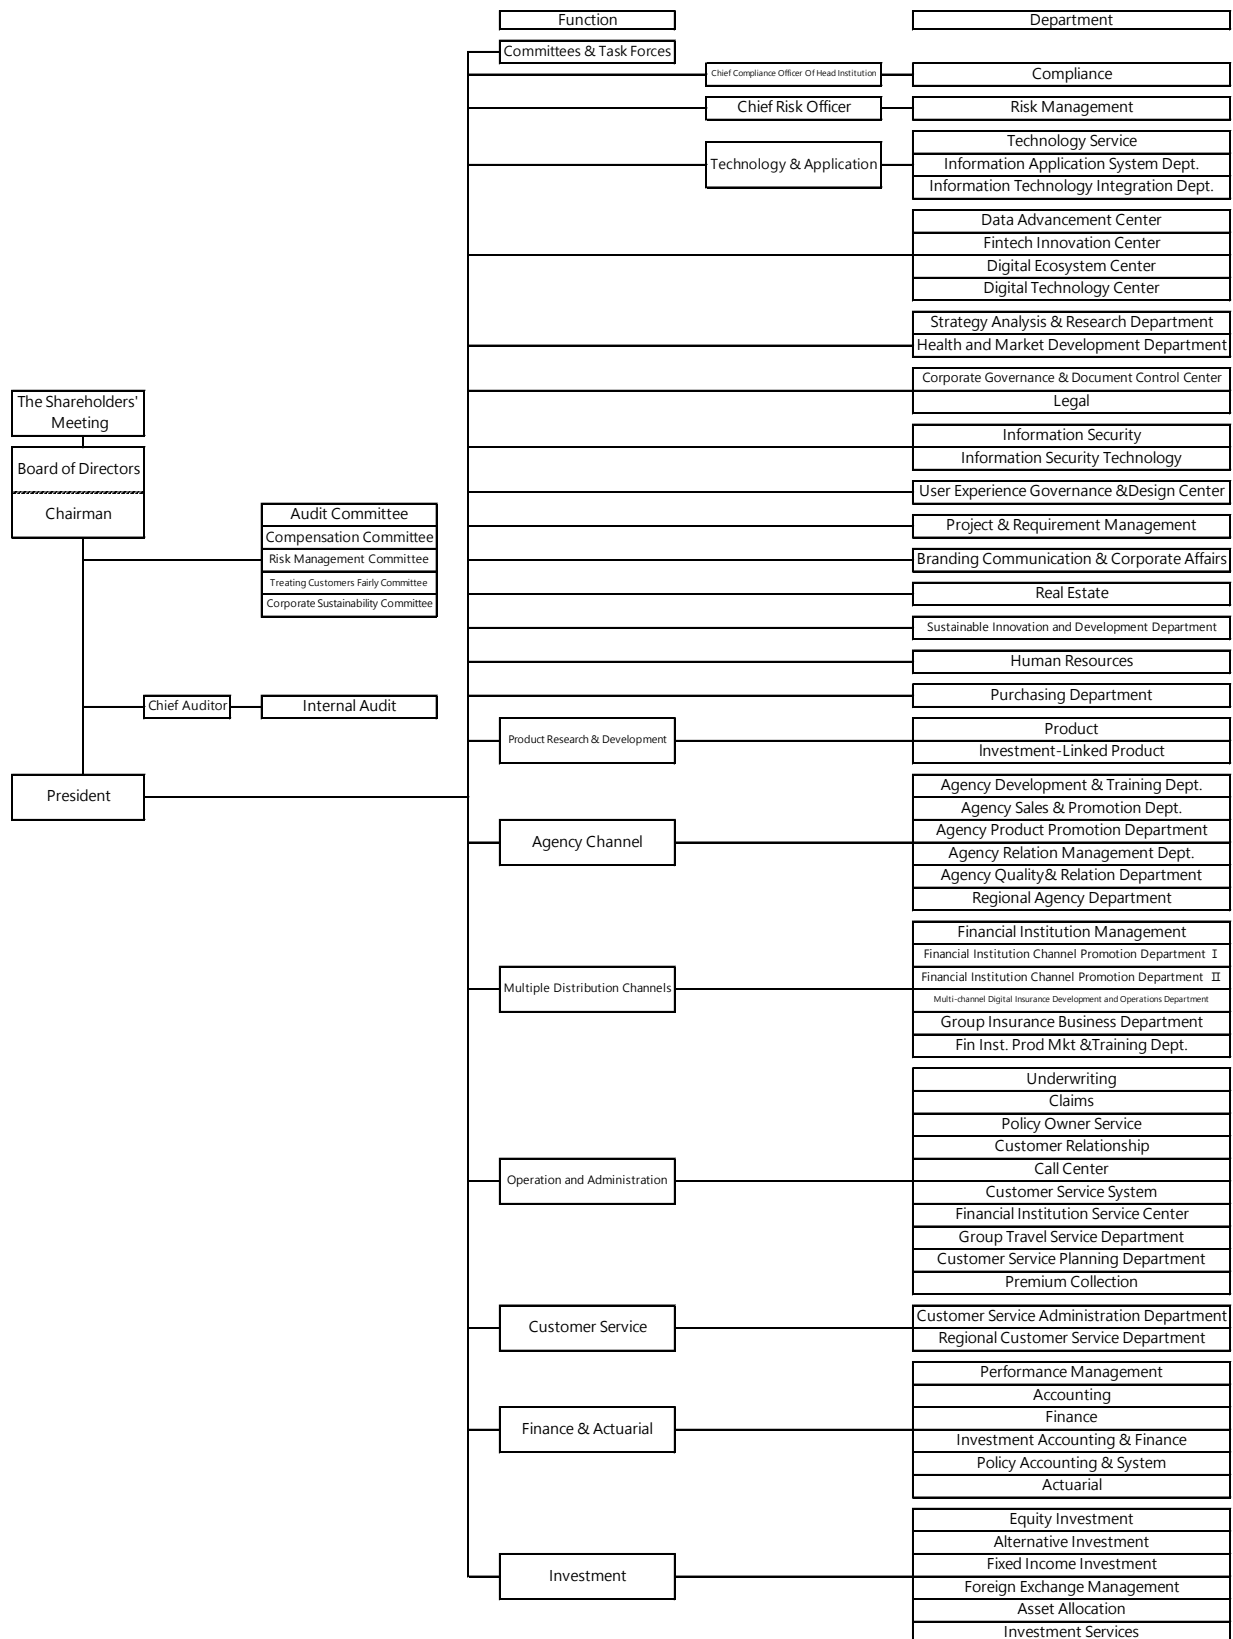

Organization

Note :

"Regional Agency Departments" including AGY Dept. Taipei I , AGY Dept. TaipeiII, AGY Dept. Tao-Chiu-Miao, AGY Dept. Central, AGY Dept. Southern.

"Regional Customer Service Departments" including Customer Service Department-Northern I , Customer Service Department-NorthernII,

Customer Service Department-Central I ,Customer Service Department-CentralII, Customer Service Department-Southern.